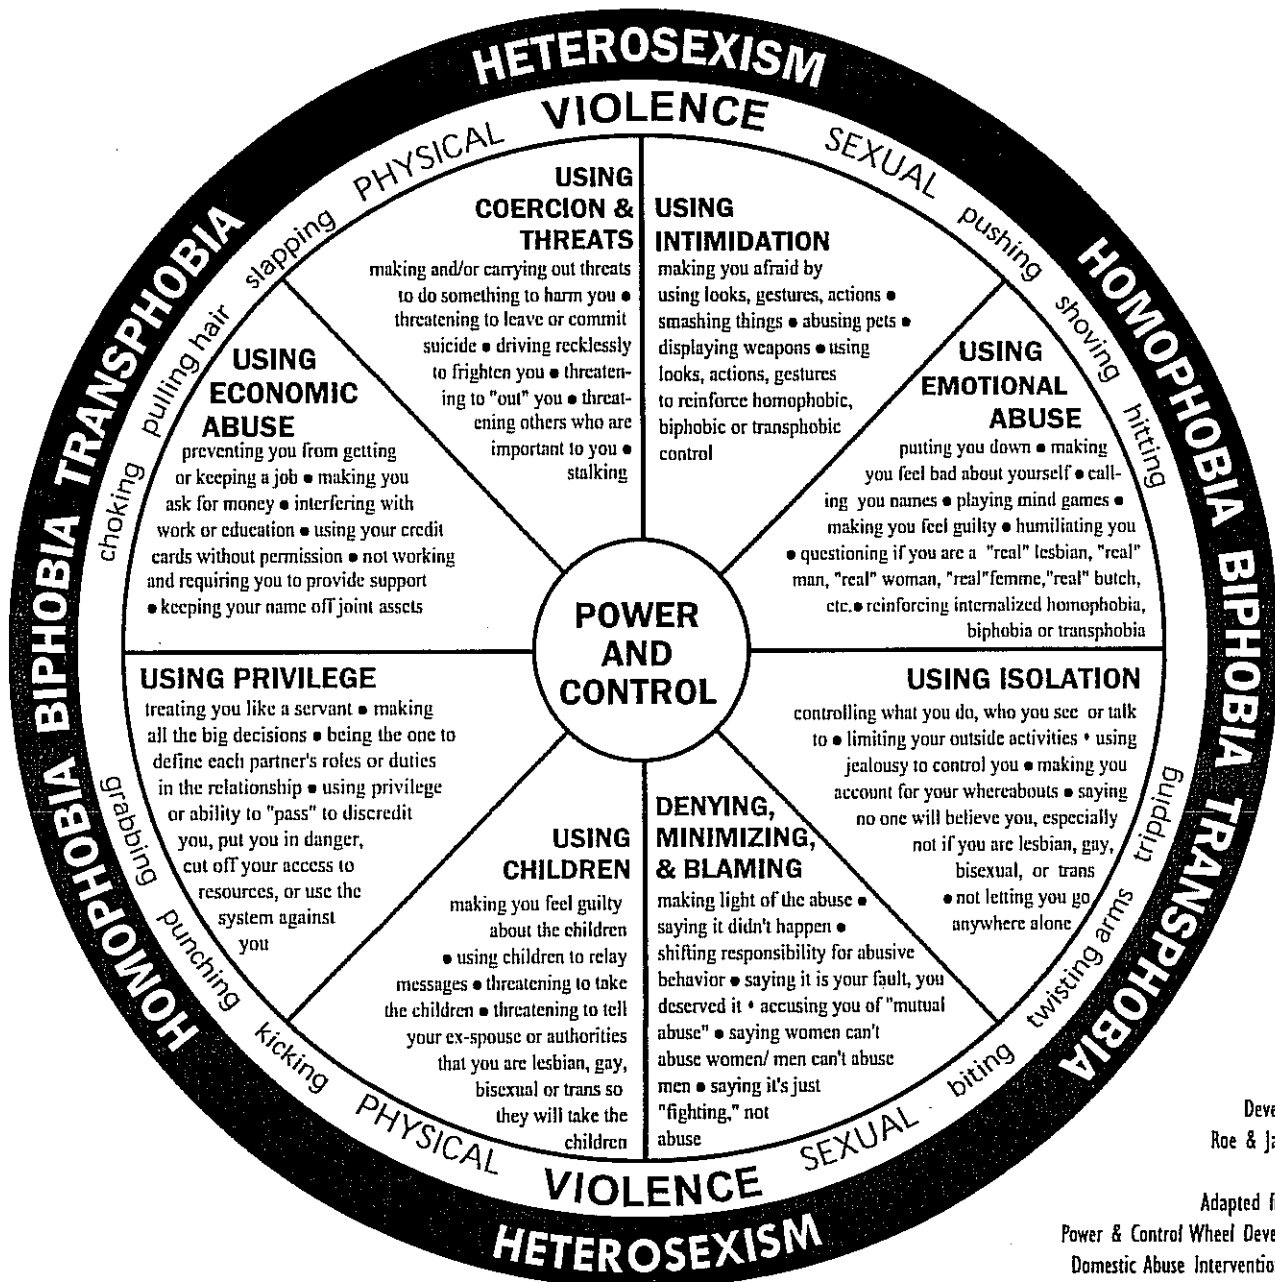

# Power and Control Wheel for Lesbian, Gay, Bisexual and Trans Relationships

Developed by  
Roe & Jagodinsky

Adapted from the  
Power & Control Wheel Developed by  
Domestic Abuse Intervention Project  
206 West Forth Street  
Duluth, MN 55806