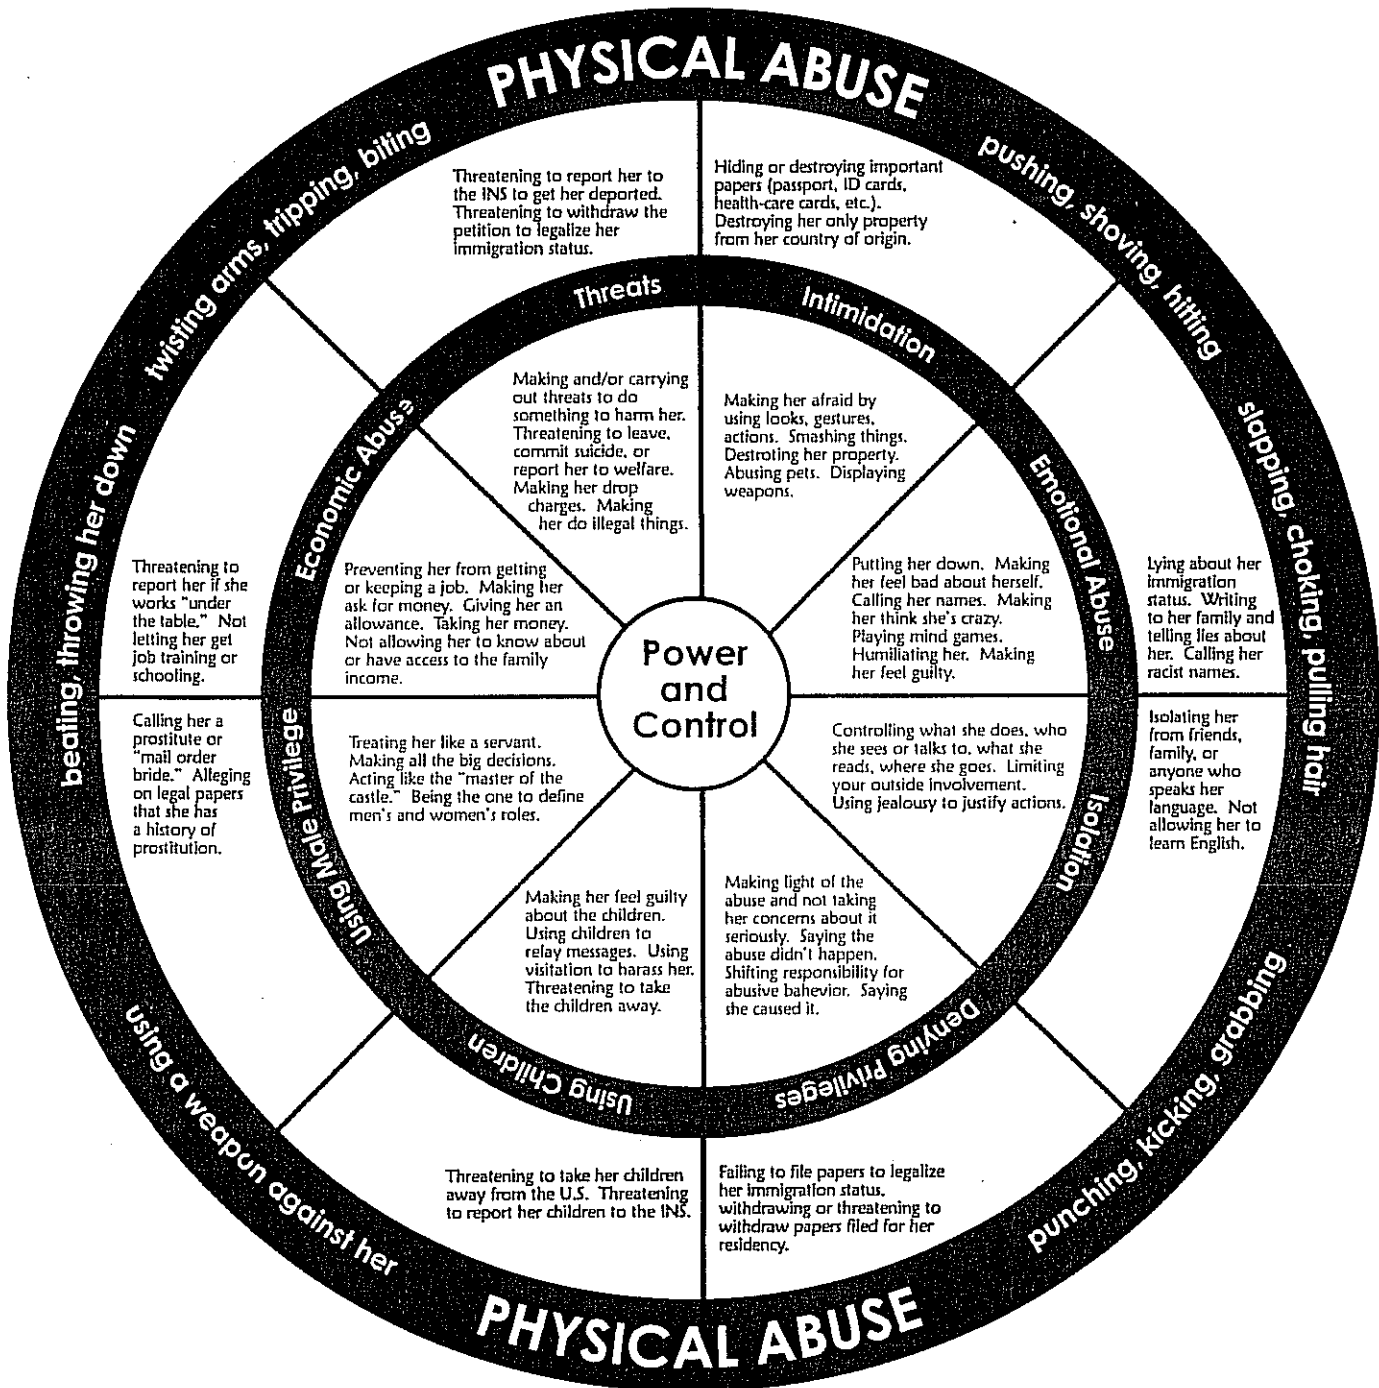

IMMIGRANT POWER AND CONTROL WHEEL

Adapted from original wheel by:
 Domestic Abuse Intervention Project
 202 East Superior Street
 Duluth, MN 55802
 218.722.4134

Produced and distributed by:

NATIONAL CENTER
 on Domestic and Sexual Violence
 training • consulting • advocacy